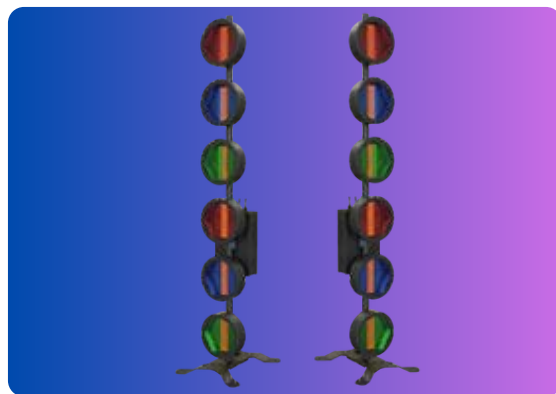

A high-angle, top-down photograph of a person with short brown hair, wearing a blue long-sleeved shirt and safety glasses, working on a silver metal truss structure. The person is wearing black gloves and is focused on their task. The background is a light-colored floor.

Preis: 15,- €

LITECRAFT SunX.10
LED Blinder Stripe (10x10w)

Preis: 25,- €

Akku LED Par
akkubetriebener LED Par
(RGBWA-UV)

Preis: 20,- €

RETRO GEFÄLLIG?

VINTAGE BOWL

Stairville Vintage Bowl 50 (RGBA)

Preis: 20,- €

FOS VINTAGE BLINDER

FOS Vintage Ultra 6

Preis: 30,- €

HUMPTER RETRO STATIV

Retro Lichtstativ - universell

Preis: 15,- €

HUMPTER MH-STAND