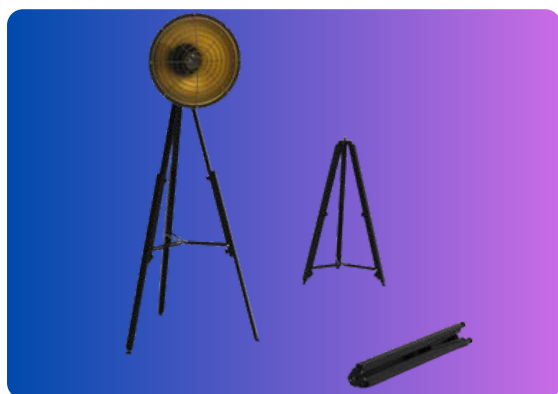

HUMPTER RETRO STATIV

Retro Lichtstativ - universell

Preis: 15,- €