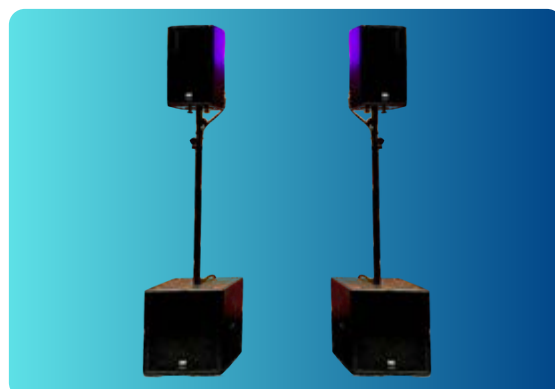

SYSTEM 2

Gerät: 2x K&F SW115 | 2x K&F CA1001
inkl. Distanzstangen & Kabel

Preis: 200,- €