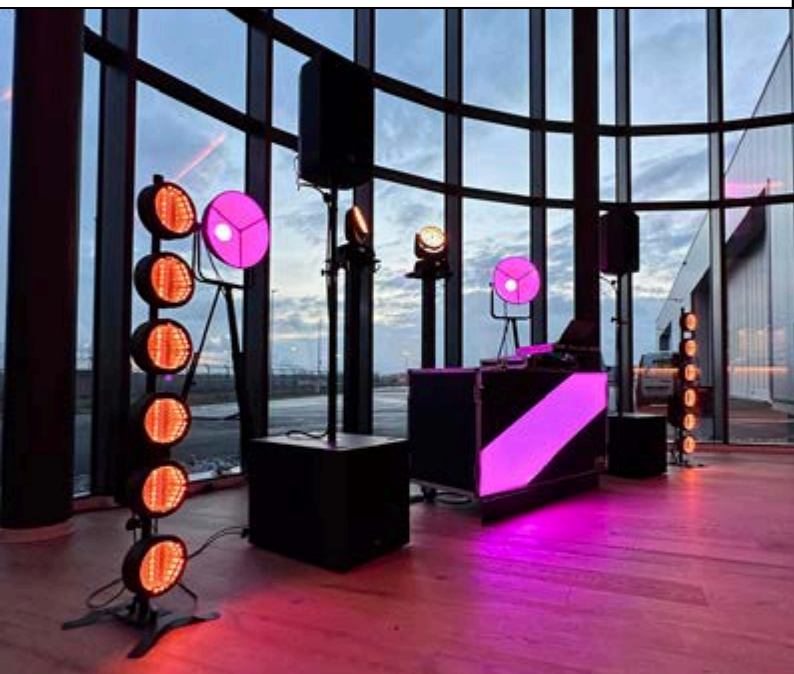

GLÜHBIRNENKETTEN

Verschiedene Längen verfügbar

Preis: 10,- €