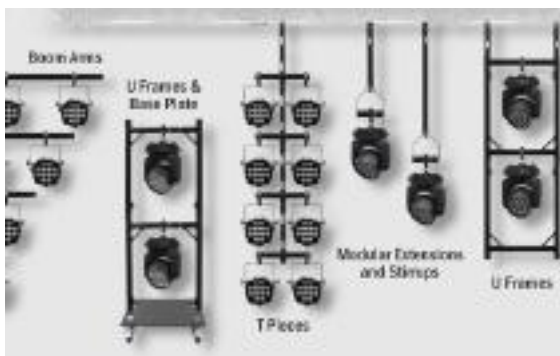

TRAVERSENZUBEHÖR

- Global Truss U-Frame
- Sidewings
- Schellen
- Pipes