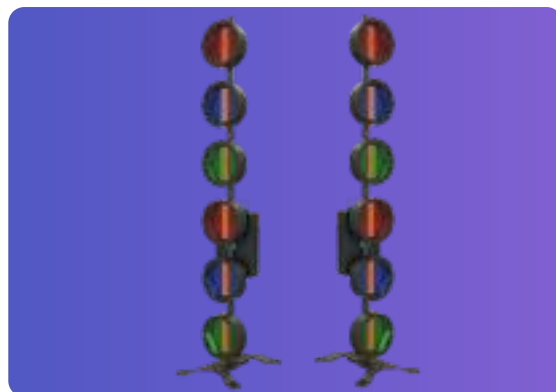

FOS VINTAGE BLINDER

FOS Vintage Ultra 6

Preis: 30,- €