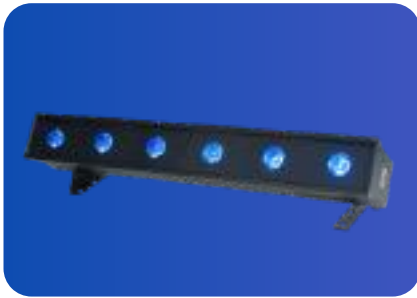

ADJ HEX Bar 6
LED Bar 60cm (RGBWA-UV)

Preis: 15,- €