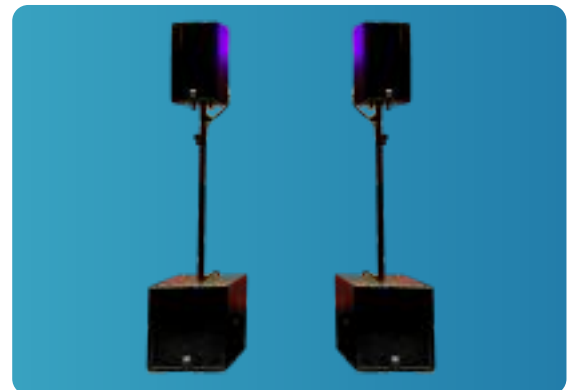

SYSTEM 2

Gerät: 2x K&F SW115 | 2x K&F CA1001
inkl. Distanzstangen & Kabel

Preis: 200,- €